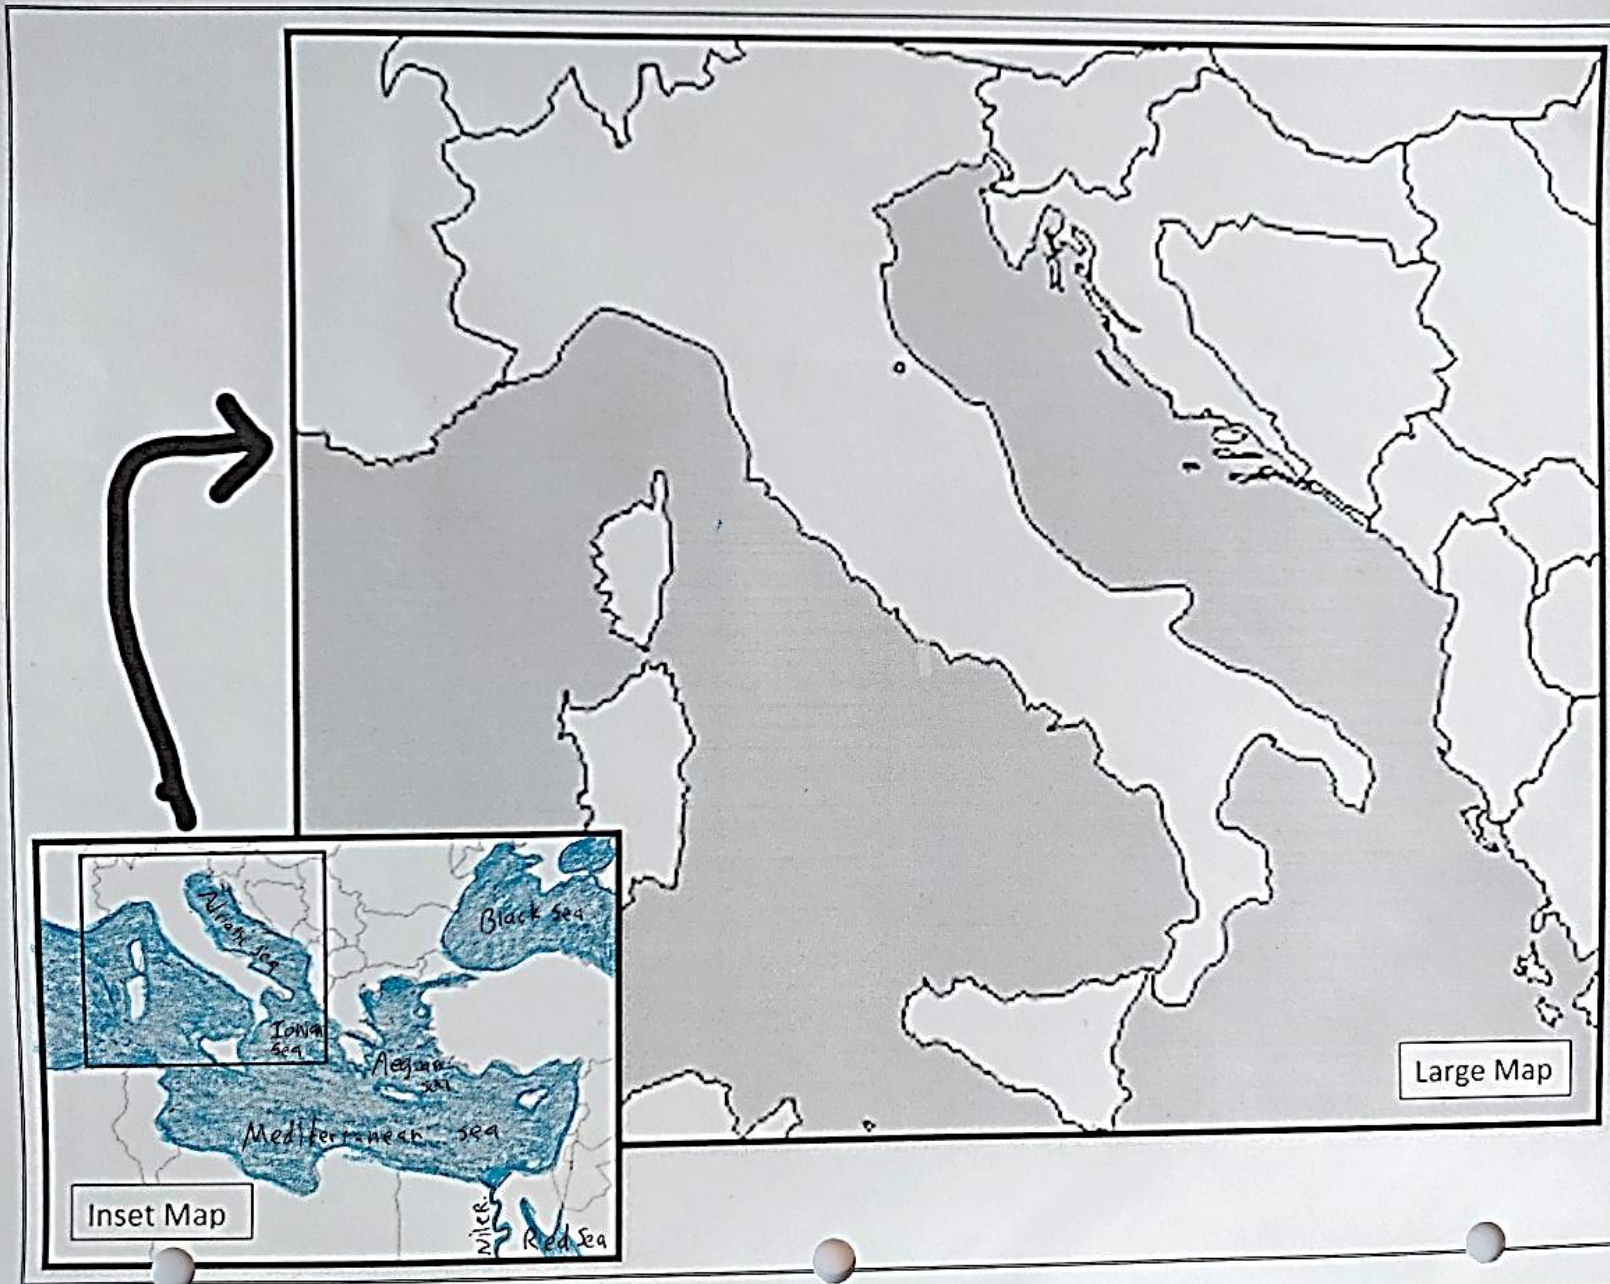

Bodies of Water:

(color these blue)

- Red Sea
- Nile River and Delta
- Mediterranean Sea
- Black Sea
- Aegean Sea
- Ionian Sea
- Adriatic Sea