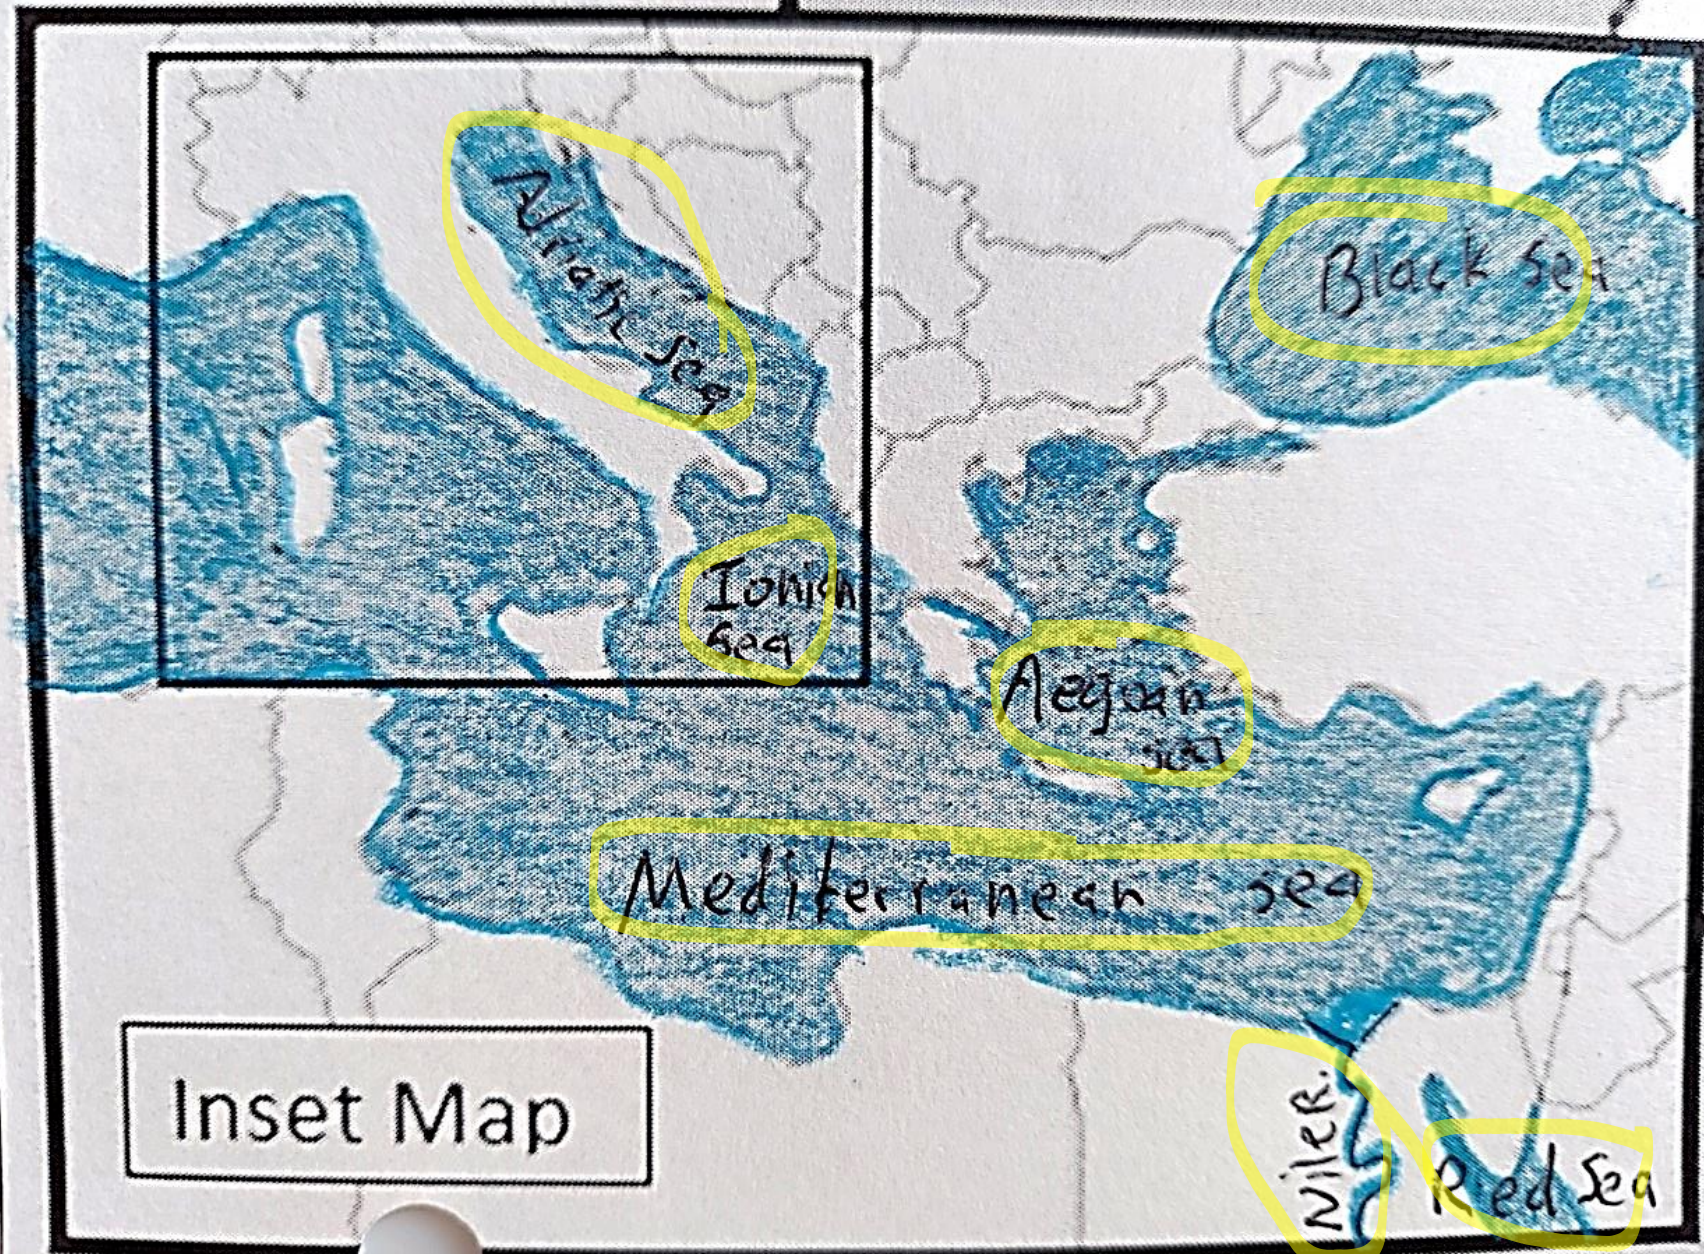

ROME MAP

Large Map

Inset Map

nde

INSET MAP

Inset Map

Bodies of Water:

(color these blue)

Geographical Locations:

- Egypt- color yellow
- Greece-color green
- Italy –color red
- Canaan –color brown
- Asia Minor-color purple

Geographical Locations:

- Egypt- color yellow
- Greece-color green
- Italy –color red
- Canaan –color brown
- Asia Minor-color purple

LARGE MAP (ROMIE)

Bodies of Water:

(color these blue)

- Mediterranean Sea
- Ionian Sea
- Adriatic Sea
- Tyrrhenian Sea
- Tiber River

Geographical Locations:

- Apennines mountains (brown)
- Greece-color green
- Italy –color red
- Alps mountains (brown)
- Asia Minor-color purple

Cities:

(Place a dot by each city)

- Rome
- Ostia
- Carthage

Modern Countries

Label and underline

- Italy
- France
- Switzerland
- Slovenia
- Croatia
- Bosnia and Herzegovina
- Montenegro
- Serbia
- Albania
- Greece