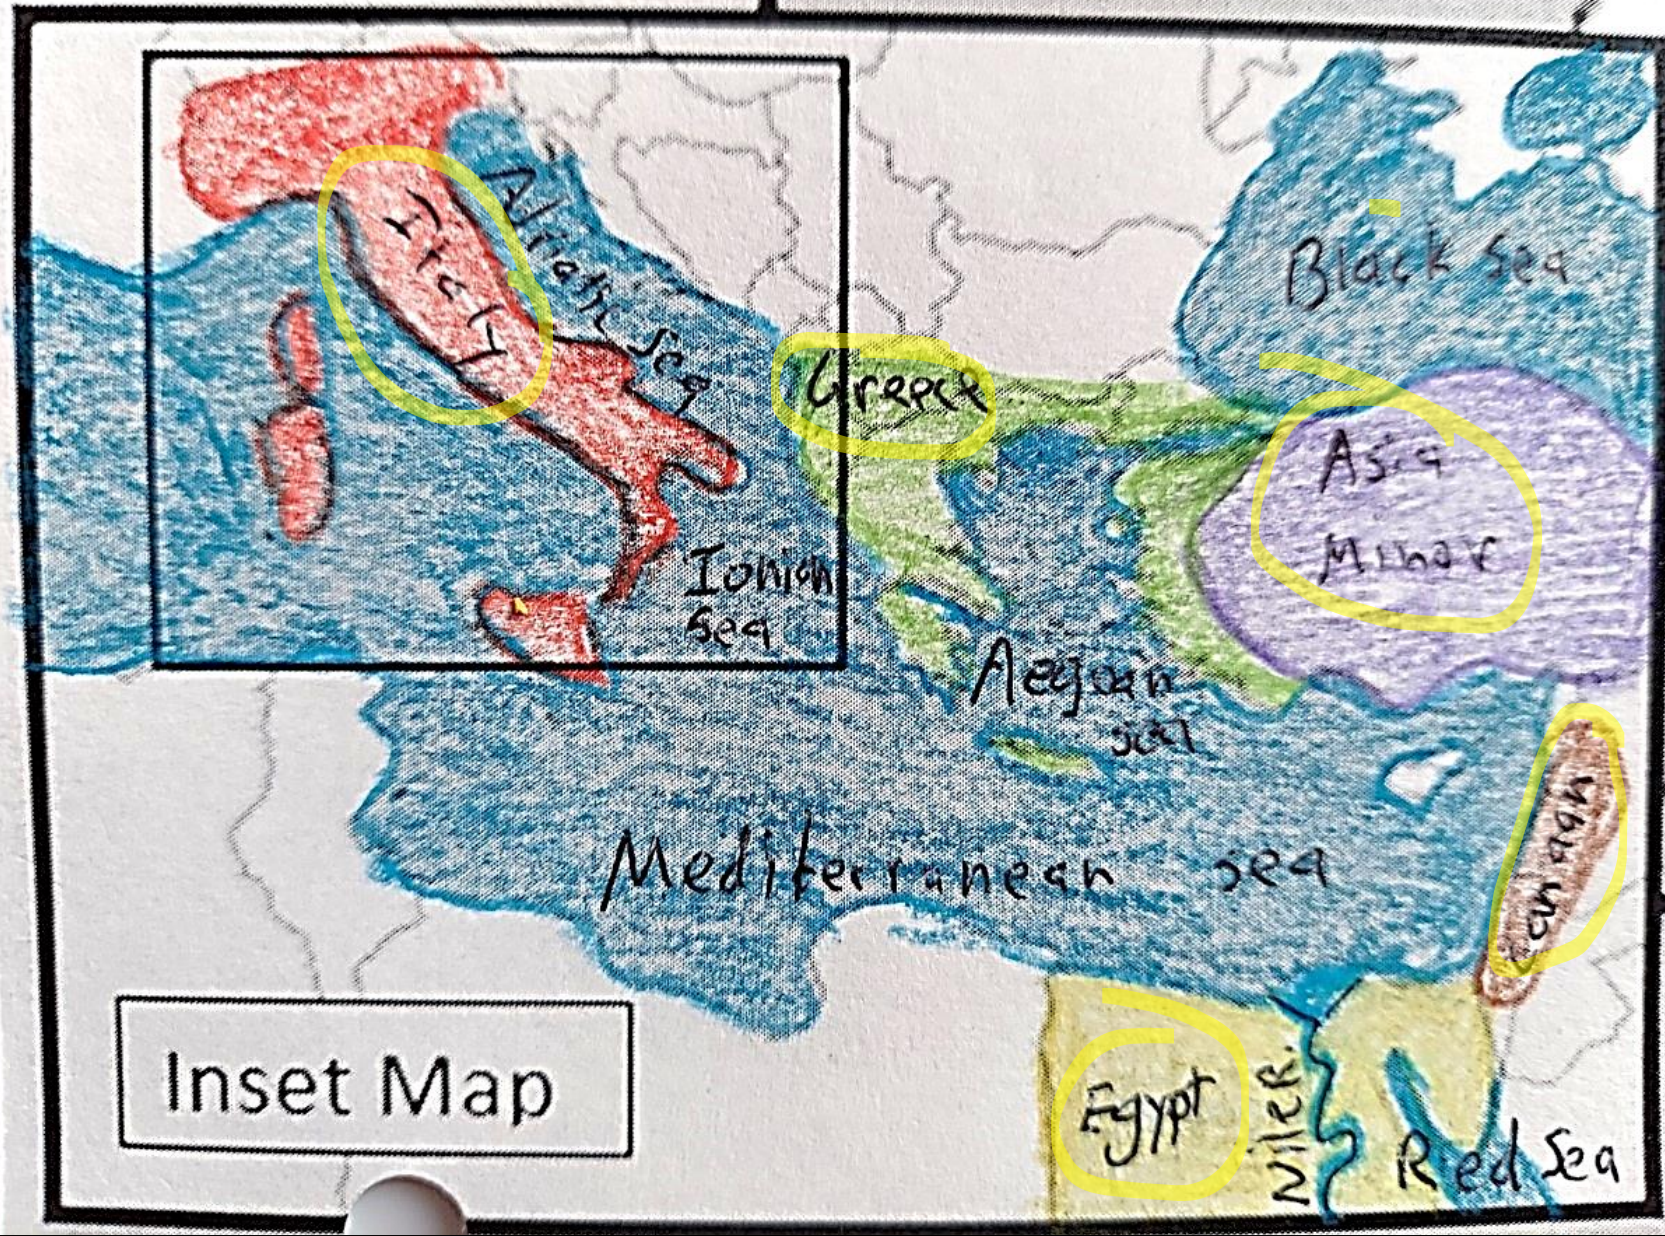

ROME MAP

Large Map

Inset Map

nde

INSET MAP

Inset Map

Bodies of Water:

(color these blue)

- Red Sea
- Nile River and Delta
- Mediterranean Sea
- Black Sea
- Aegean Sea
- Ionian Sea
- Adriatic Sea

Bodies of Water:

(color these blue)

- Red Sea
- Nile River and Delta
- Mediterranean Sea
- Black Sea
- Aegean Sea
- Ionian Sea
- Adriatic Sea

Geographical Locations:

- Egypt- color yellow
- Greece-color green
- Italy –color red
- Canaan –color brown
- Asia Minor-color purple

Geographical Locations:

- Egypt- color yellow
- Greece-color green
- Italy –color red
- Canaan –color brown
- Asia Minor-color purple

LARGE MAP (ROMIE)

Bodies of Water:

(color these blue)

- Mediterranean Sea
- Ionian Sea
- Adriatic Sea
- Tyrrhenian Sea
- Tiber River

Geographical Locations:

- Apennines mountains (brown)
- Greece-color green
- Italy –color red
- Alps mountains (brown)
- Asia Minor-color purple