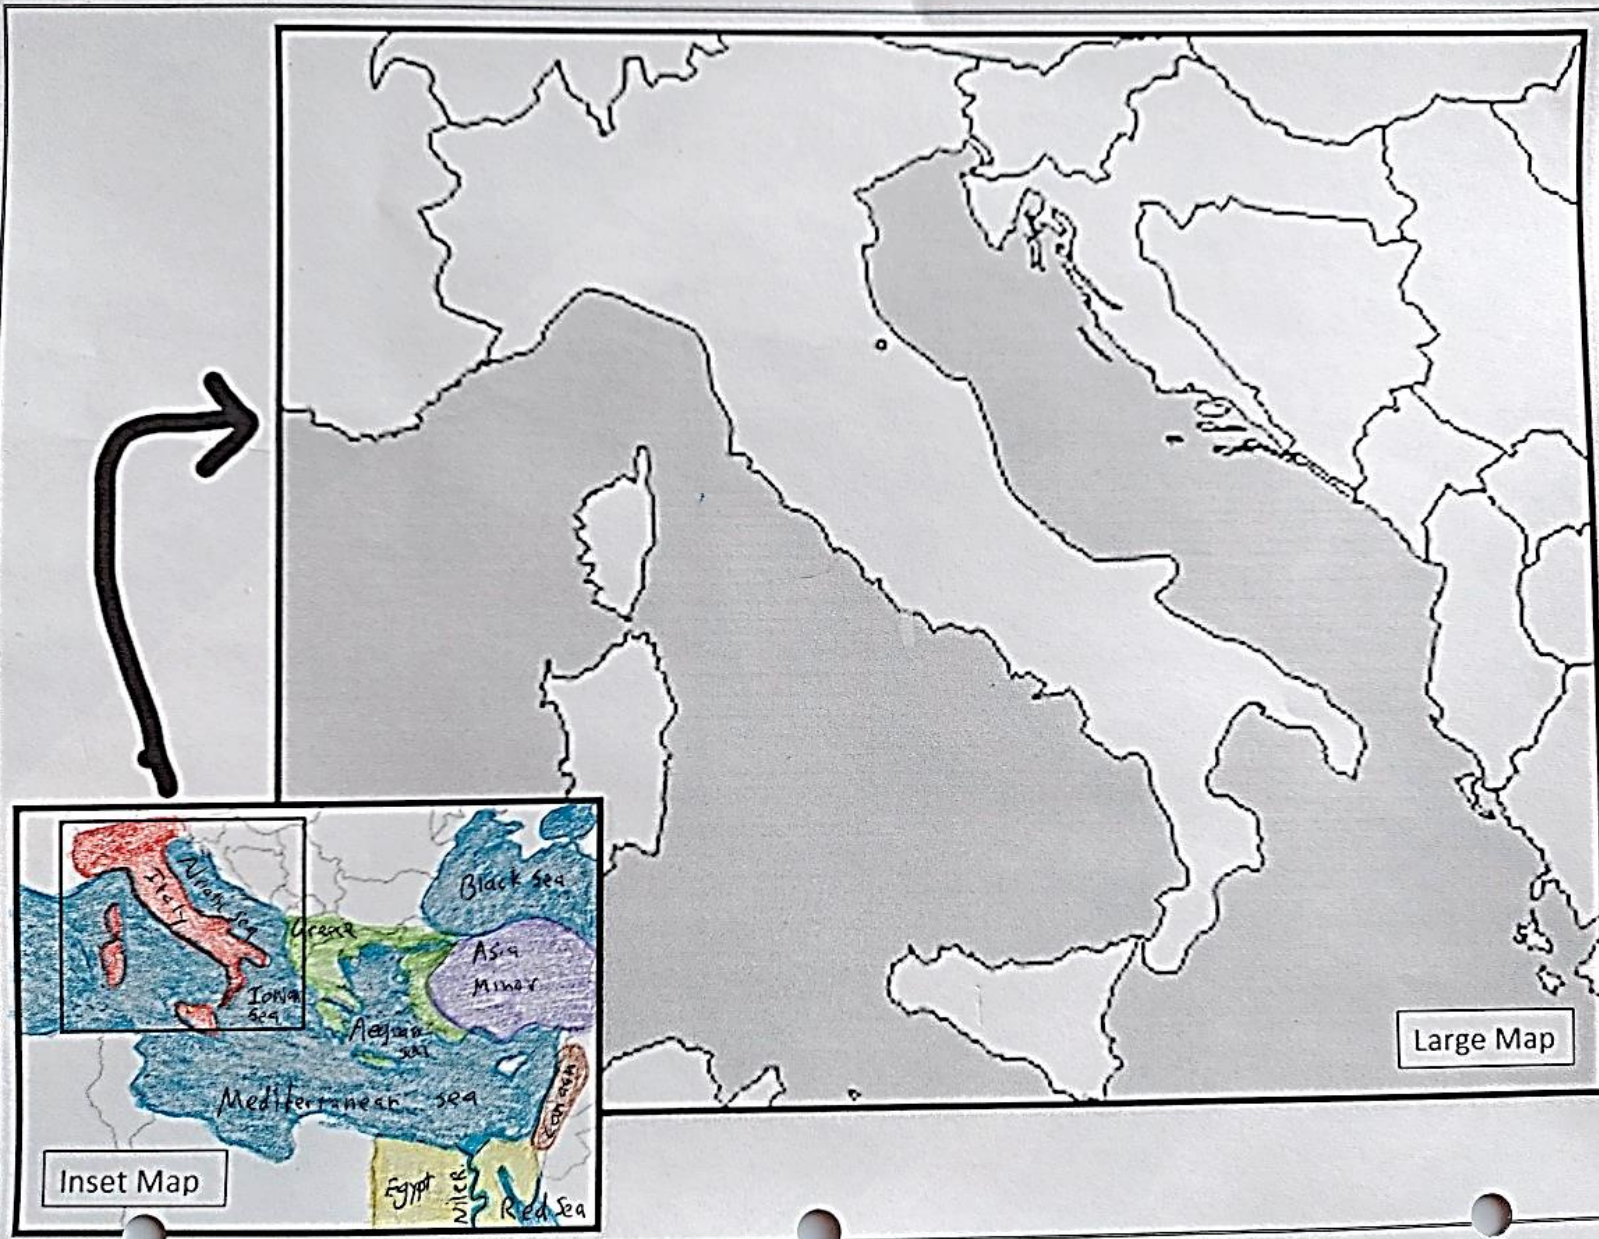

ROME MAP

Large Map

Inset Map

nde

INSET MAP

Inset Map

Bodies of Water:

(color these blue)

Geographical Locations:

- Egypt- color yellow
- Greece-color green
- Italy –color red
- Canaan –color brown
- Asia Minor-color purple

Geographical Locations:

- Egypt- color yellow
- Greece-color green
- Italy –color red
- Canaan –color brown
- Asia Minor-color purple

LARGE MAP (ROMIE)

Bodies of Water:

(color these blue)

- Mediterranean Sea
- Ionian Sea
- Adriatic Sea
- Tyrrhenian Sea
- Tiber River

Geographical Locations:

- Apennines mountains (brown)
- Greece-color green
- Italy –color red
- Alps mountains (brown)
- Asia Minor-color purple

Cities:

(Place a dot by each city)

- Rome
- Ostia
- Carthage

Modern Countries

Label and underline

- Italy
- France
- Switzerland
- Slovenia
- Croatia
- Bosnia and Herzegovina
- Montenegro
- Serbia
- Albania
- Greece