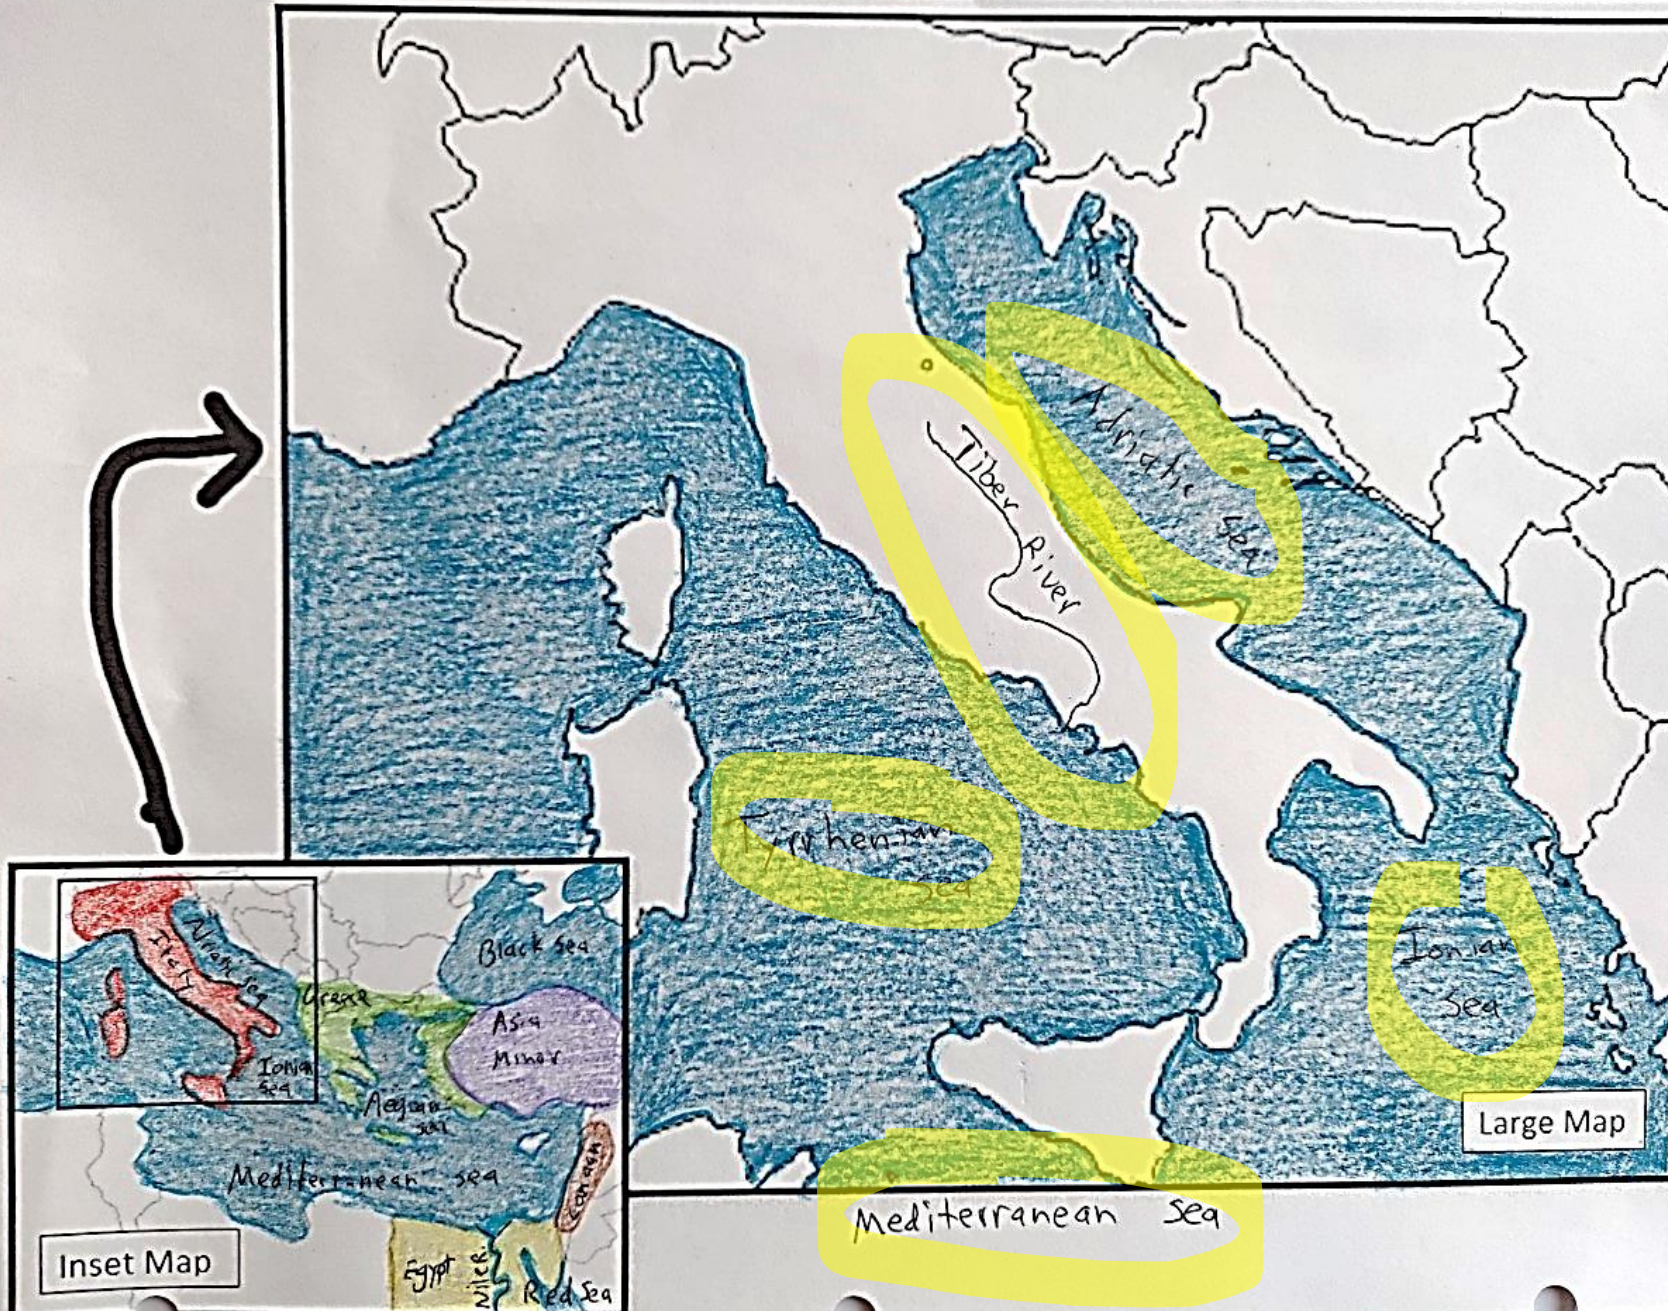

ROME MAP

Large Map

Inset Map

nde

INSET MAP

Inset Map

Bodies of Water:

(color these blue)

Geographical Locations:

- Egypt- color yellow
- Greece-color green
- Italy –color red
- Canaan –color brown
- Asia Minor-color purple

Geographical Locations:

- Egypt- color yellow
- Greece-color green
- Italy –color red
- Canaan –color brown
- Asia Minor-color purple

LARGE MAP (ROMIE)

Bodies of Water:

(color these blue)

- Mediterranean Sea
- Ionian Sea
- Adriatic Sea
- Tyrrhenian Sea
- Tiber River

Geographical Locations:

- Apennines mountains (brown)
- Greece-color green
- Italy –color red
- Alps mountains (brown)
- Asia Minor-color purple

Cities:

(Place a dot by each city)

- Rome
- Ostia
- Carthage

Modern Countries

Label and underline

- Italy
- France
- Switzerland
- Slovenia
- Croatia
- Bosnia and Herzegovina
- Montenegro
- Serbia
- Albania
- Greece